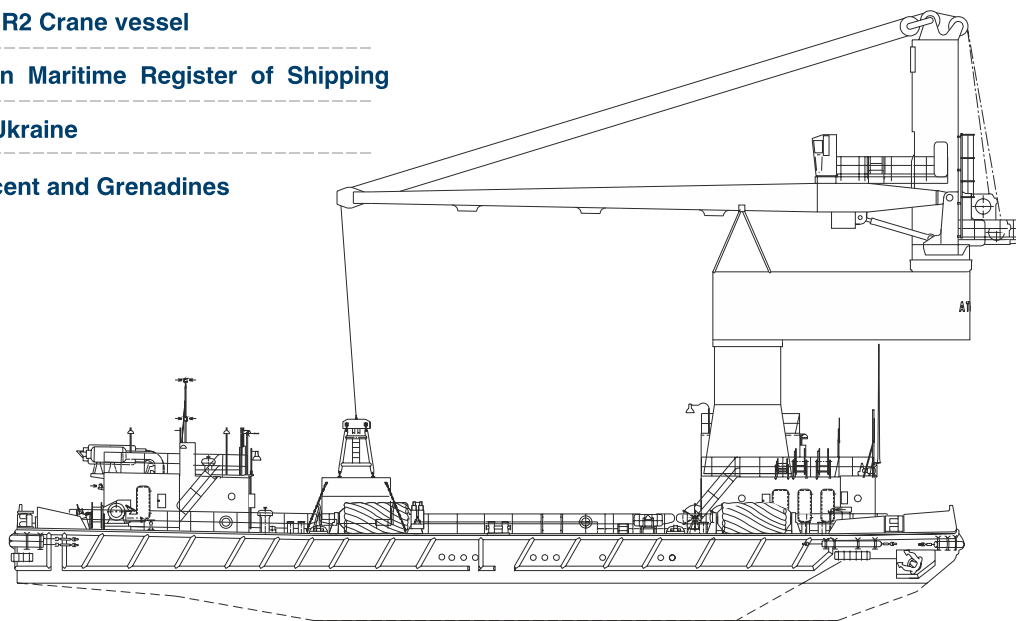

Atlas 1

25/30 TONS

Atlas 1

25/30 TONS

Type	Crane ship
Vessels Class	KE  R2 Crane vessel
Classification Society	Russian Maritime Register of Shipping
Built	2005, Ukraine
Flag	St.Vincent and Grenadines

Particulars

Length overall, m	52,5
Breadth, m	21
Depth, m	4,4
Draught, m	1,81
Airdraft, m	30
GRT, t	1242
NRT, t	372
Deadweight, t	221
Displacement, t	1130

Tank capacity

Fuel, t	92
Fresh water, t	59

Performance

Crane	Liebherr CBG 25/30
Grab operation capacity, t	25
Hook operation capacity, t	30
Hoisting height, m	23
Outreach, m	40 (including 10 m ex-centre arm)
Cargo deck dimensions (L x B), m	14,44 x 15,08